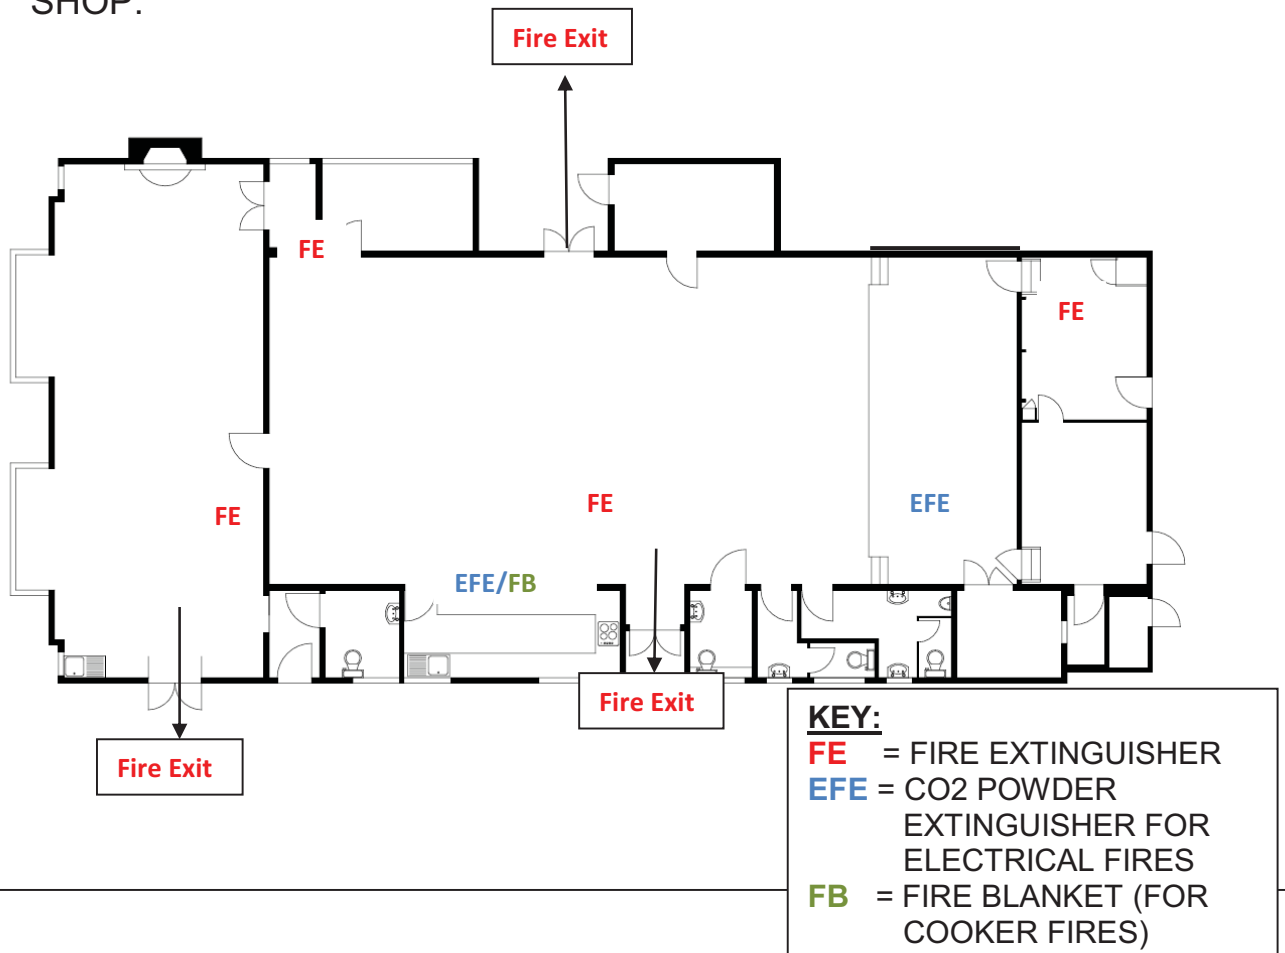

## IF A FIRE IS DISCOVERED

- KEEP CALM
- TELL THE ORGANISER/LEADER AND EVERYONE IN THE HALL
- IF APPROPRIATE, USE A FIRE BLANKET OR THE CORRECT TYPE OF FIRE EXTINGUISHER
- CALL THE FIRE BRIGADE – 999
- EVACUATE THE HALL

## LEAVING THE HALL

- THE ORGANISER/LEADER SHALL ENSURE THAT EVERYONE LEAVES THE HALL VIA THE NEAREST FIRE EXIT
- EVERYONE SHALL GO TO THE ASSEMBLY POINT, WHICH IS LOCATED 100m LEFT ALONG THE LONG RD, OUTSIDE HUMPHRIES BUTCHER'S SHOP.

The Long Road

TO THE  
ASSEMBLY  
POINT

Please Note: There is no phone at the hall. The nearest public phone is 200m left along the Long Road, near the Hare and Hounds Public House